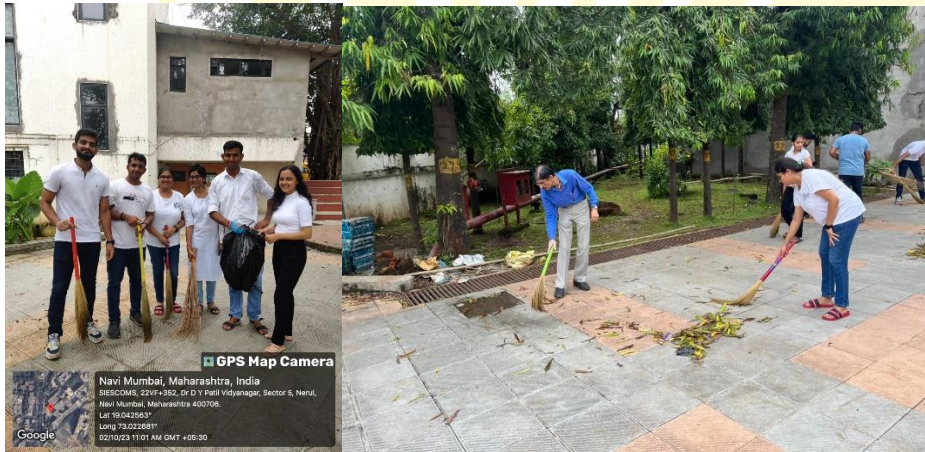

Swatch Campus initiatives